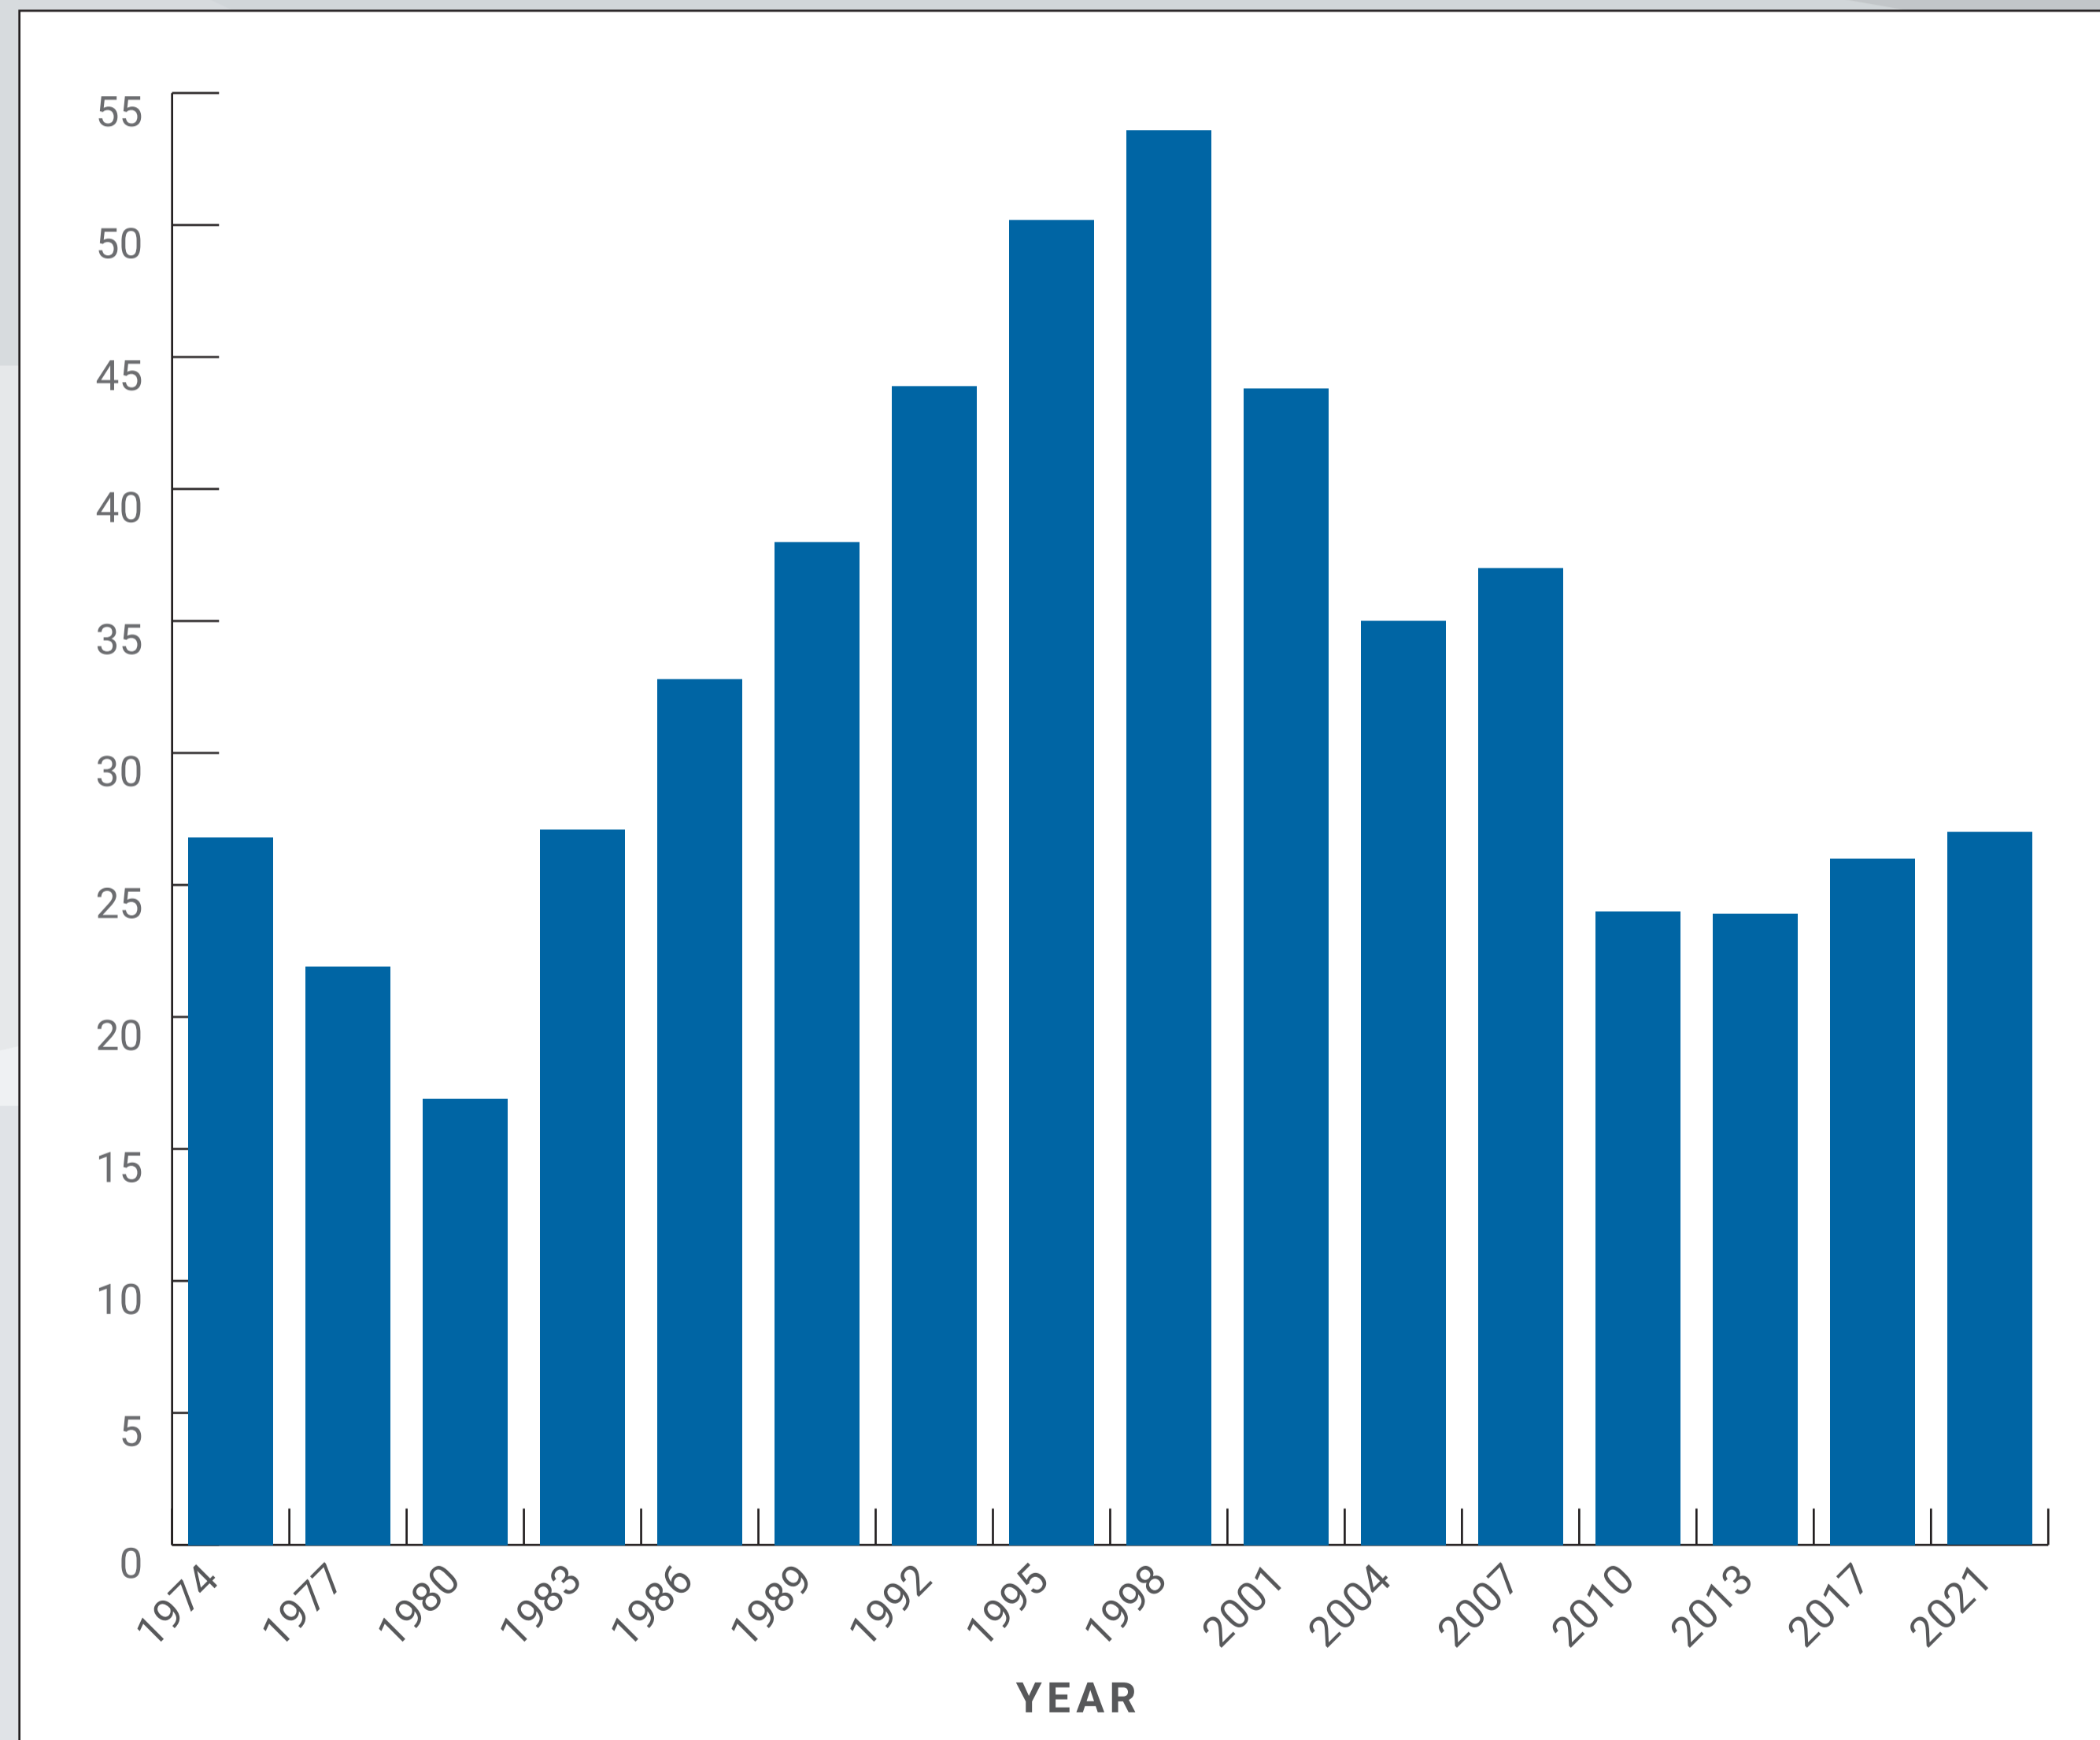

# Leduc City Council consists of a mayor and 6 councillors

## Historical Voter Turnout

2021 27%	2017 26%	2013 23.9%	2010 24%
2007 37%	2004 35%	2001 43.8%	1998 53.6%
1995 50.2%	1992 43.9%	1989 38%	1986 32.8%
1983 27.1%	1980 16.9%	1977 21.9%	1974 26.8%