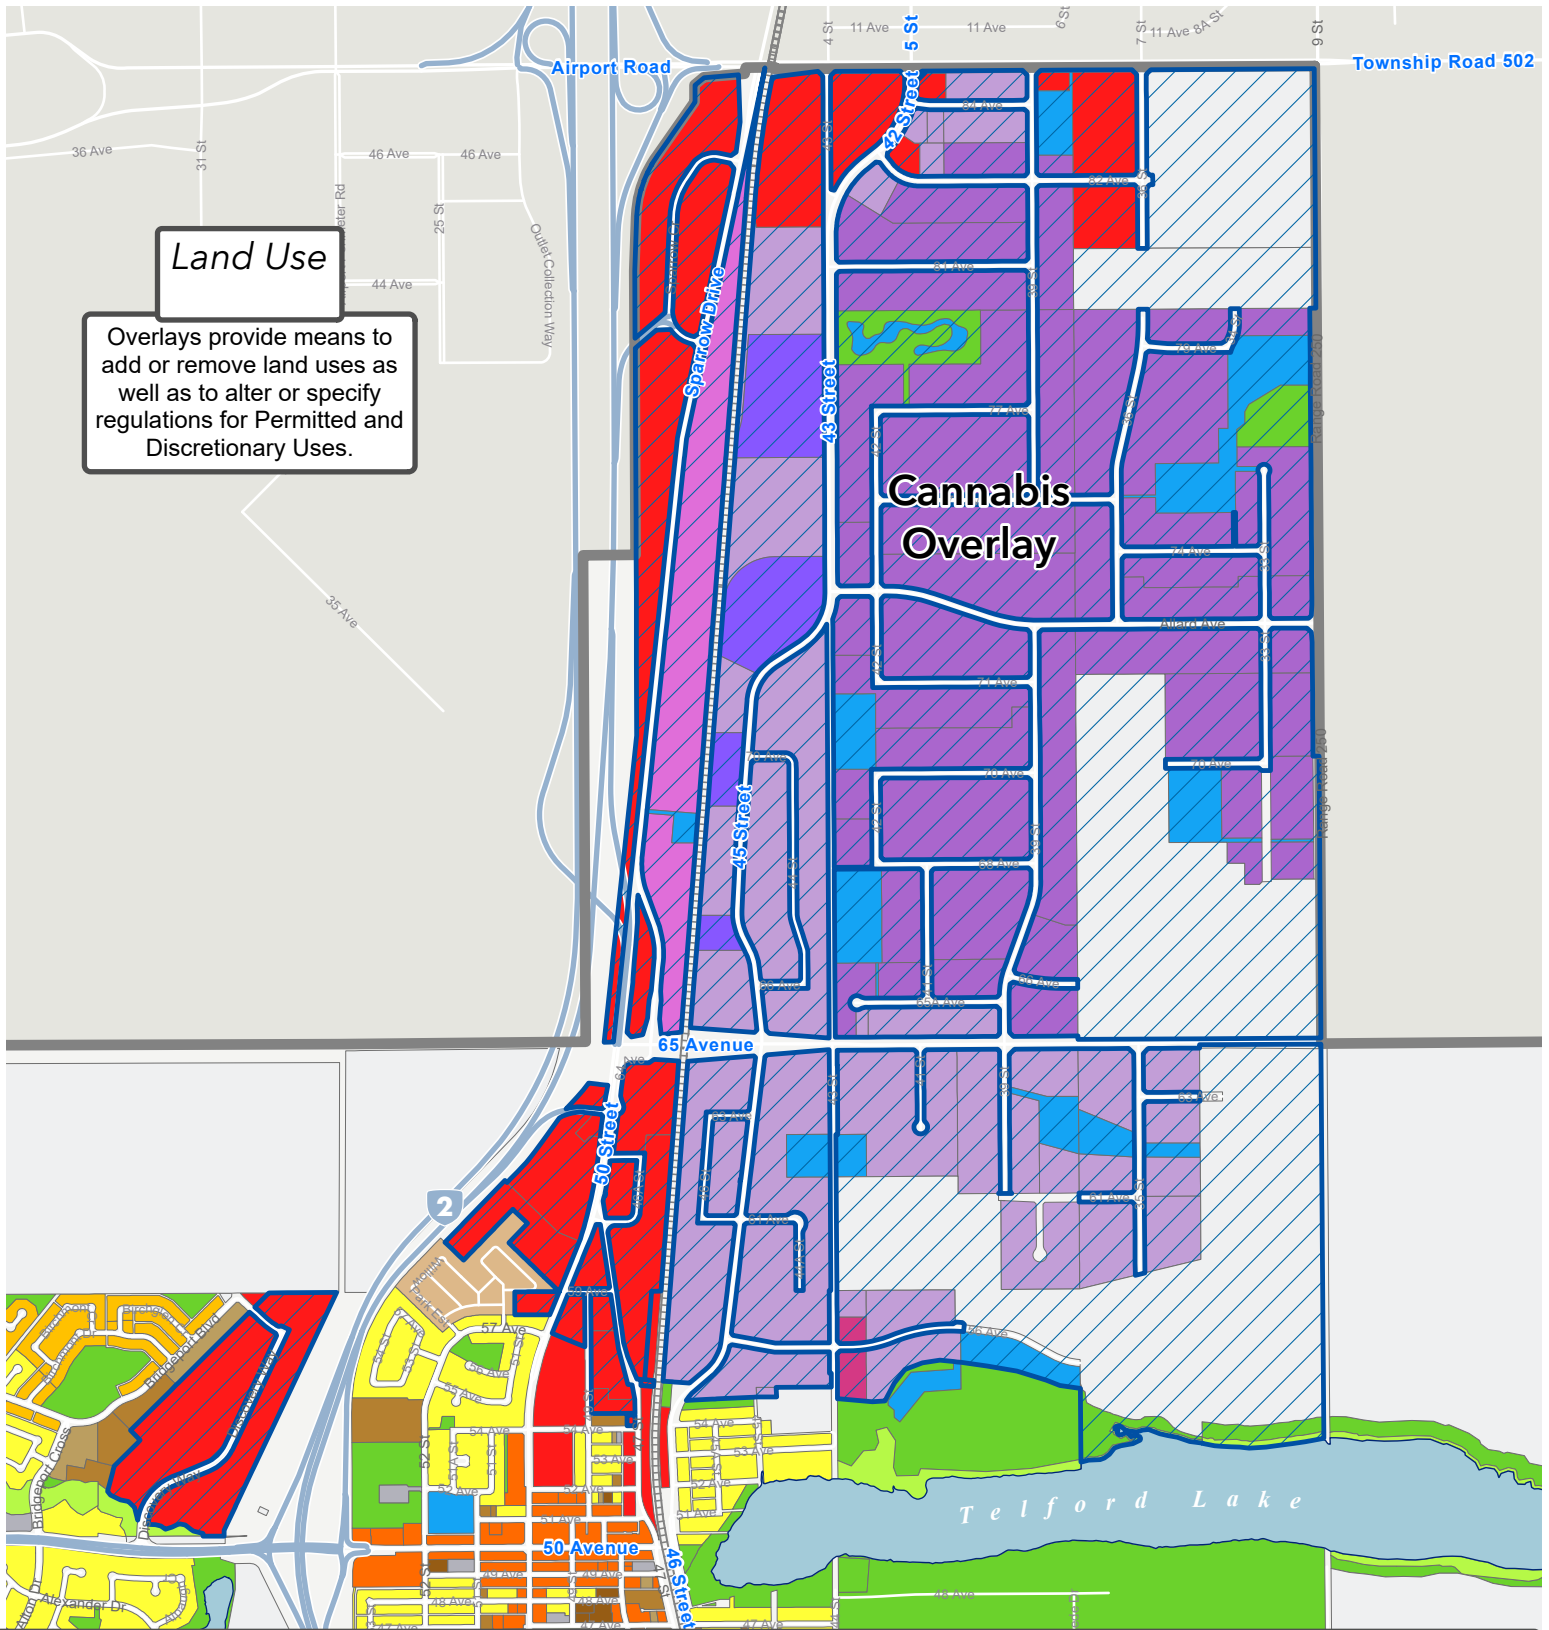

CANNABIS OVERLAY

Leduc
Alberta

As Per
Bylaw 809-2013

Land Use

Overlays provide means to add or remove land uses as well as to alter or specify regulations for Permitted and Discretionary Uses.

	RSD - Residential Standard District		CBD - Central Business District		US - Urban Services
	RNL - Residential Narrow Lot		GC - General Commercial		GR - General Recreation
	RCD - Residential Compact Development		CBO - Commercial Business Orientated		ERD - Environmental Restricted Development
	RMH - Residential Manufactured Home		IBL - Business Light Industrial		UR - Urban Reserve
	MUR - Mixed-Use Residential		IL - Light Industrial		DC - Direct Control
	MUN - Mixed-Use Neighbourhood		IM - Medium Industrial		
	MUC - Mixed-Use Comprehensive		IS - Special Industrial		