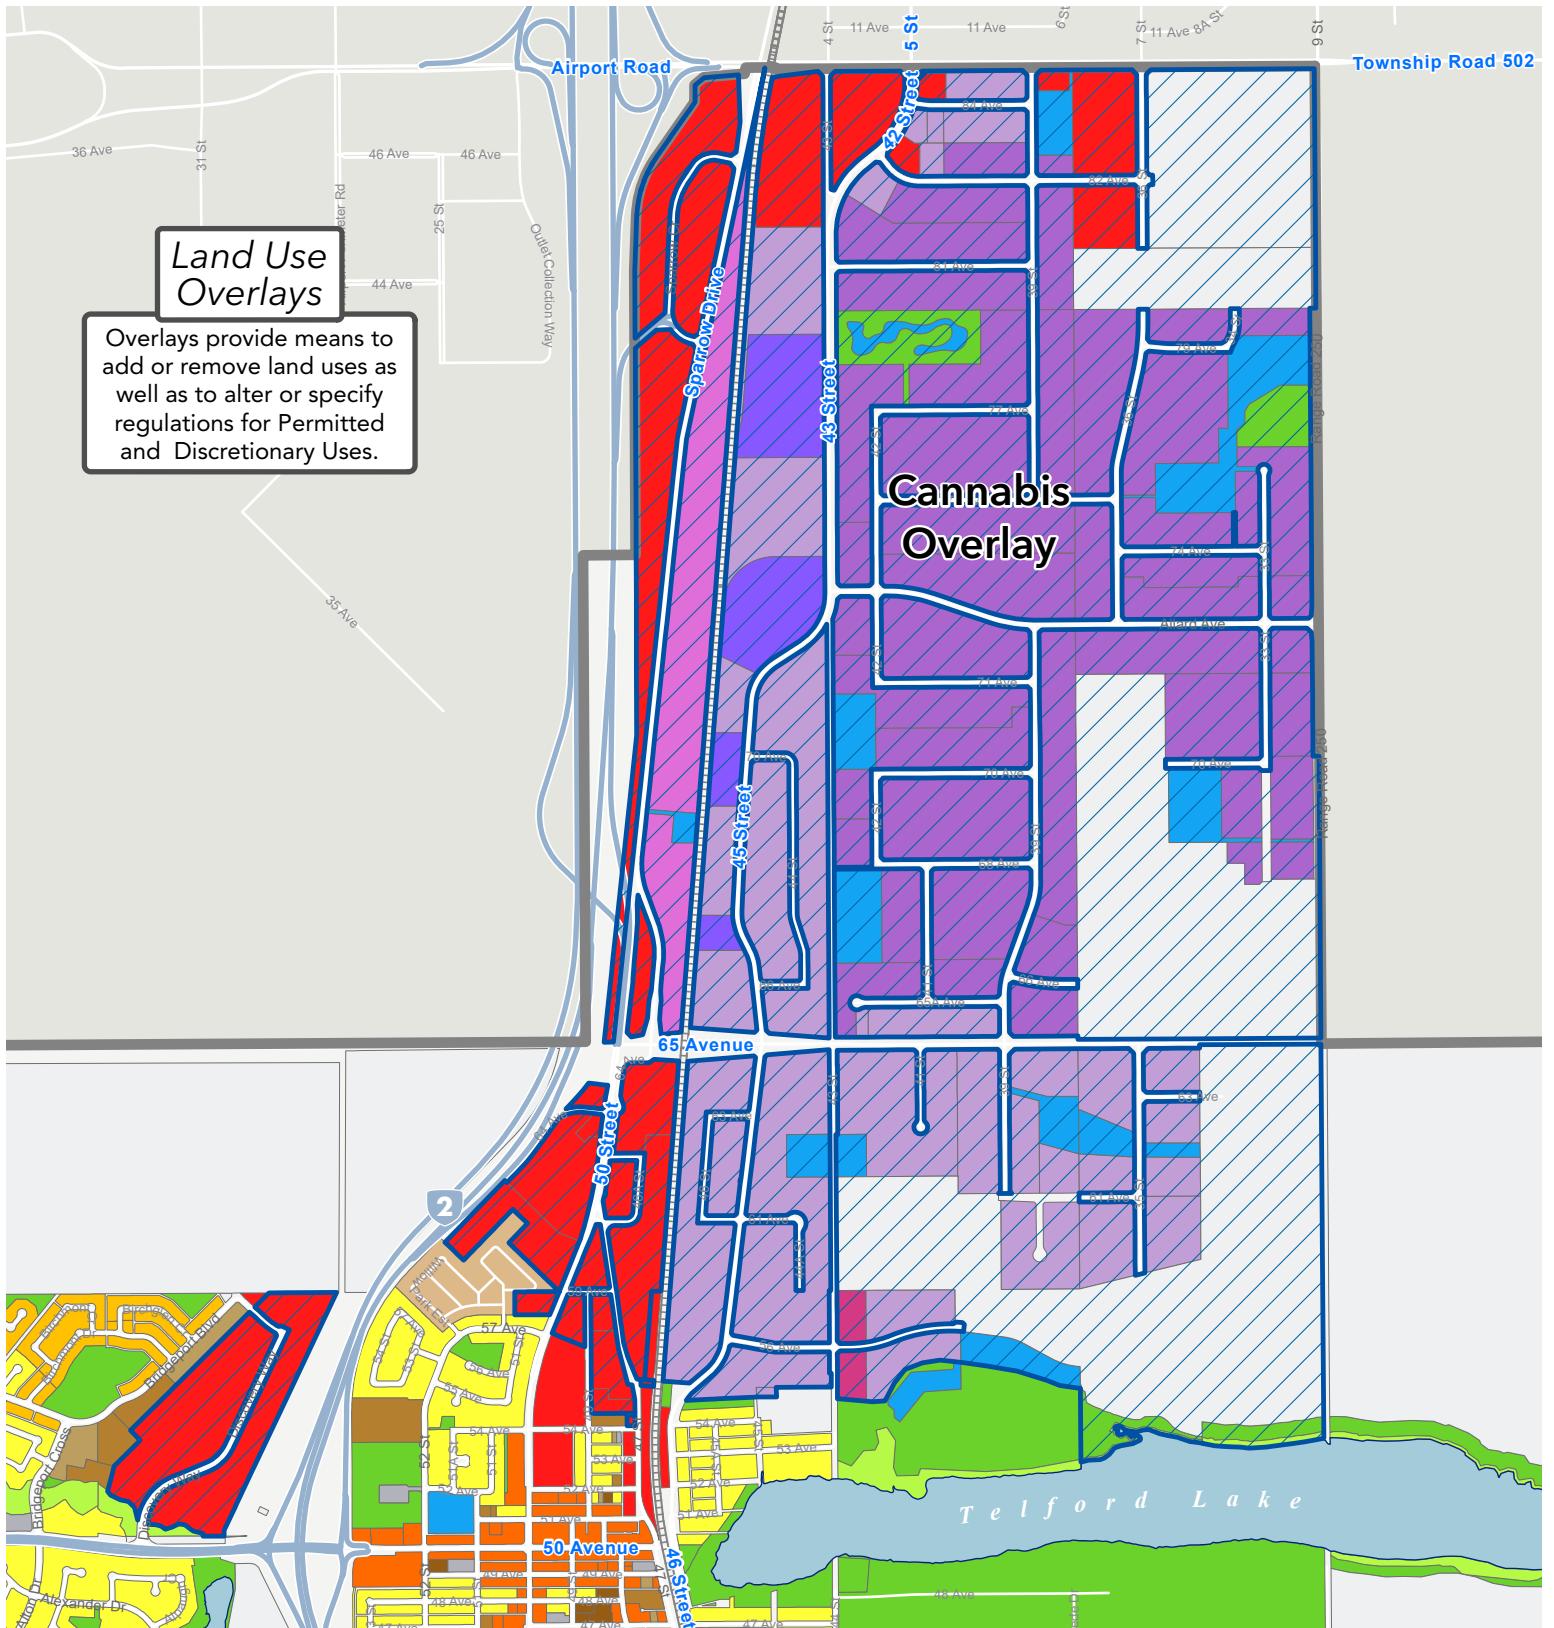

# CANNABIS OVERLAY

Leduc  
Alberta

As Per  
Bylaw 809-2013

## Land Use Overlays

Overlays provide means to add or remove land uses as well as to alter or specify regulations for Permitted and Discretionary Uses.

**Cannabis Overlay**

	RSD - Residential Standard District		CBD - Central Business District		US - Urban Services
	RNL - Residential Narrow Lot		GC - General Commercial		GR - General Recreation
	RCD - Residential Compact Development		CBO - Commercial Business Orientated		ERD - Environmental Restricted Development
	RMH - Residential Manufactured Home		IBL - Business Light Industrial		UR - Urban Reserve
	MUR - Mixed-Use Residential		IL - Light Industrial		DC - Direct Control
	MUN - Mixed-Use Neighbourhood		IM - Medium Industrial		
	MUC - Mixed-Use Comprehensive		IS - Special Industrial		