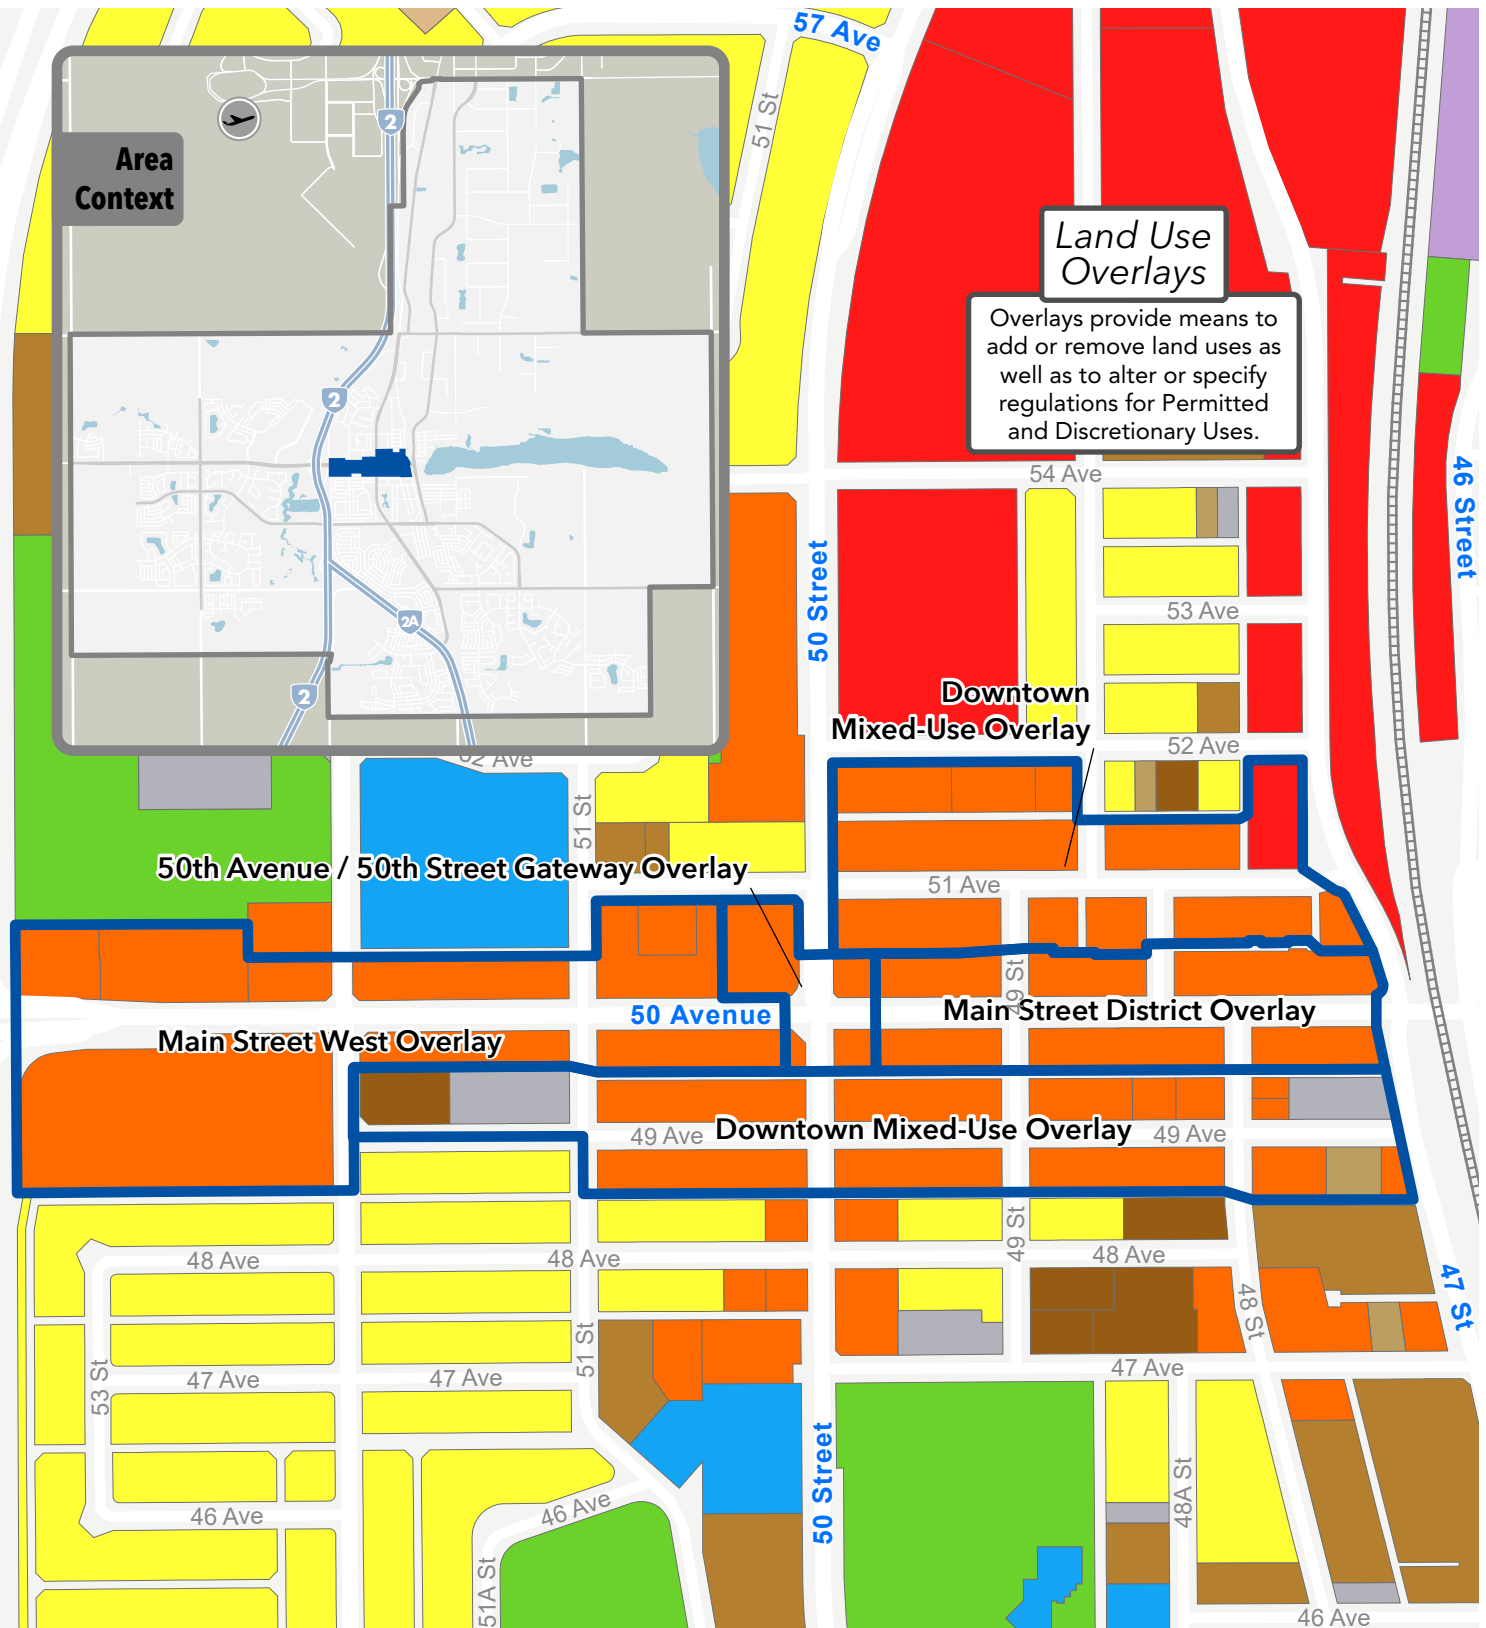

# DOWNTOWN OVERLAYS

Leduc, Alberta

As Per  
Bylaw 809-2013

**Land Use Overlays**  
Overlays provide means to add or remove land uses as well as to alter or specify regulations for Permitted and Discretionary Uses.

	RSD - Residential Standard District		CBD - Central Business District		US - Urban Services
	RNL - Residential Narrow Lot		GC - General Commercial		GR - General Recreation
	RCD - Residential Compact Development		CBO - Commercial Business Orientated		ERD - Environmental Restricted Development
	RMH - Residential Manufactured Home		IBL - Business Light Industrial		UR - Urban Reserve
	MUR - Mixed-Use Residential		IL - Light Industrial		DC - Direct Control
	MUN - Mixed-Use Neighbourhood		IM - Medium Industrial		
	MUC - Mixed-Use Comprehensive		IS - Special Industrial		