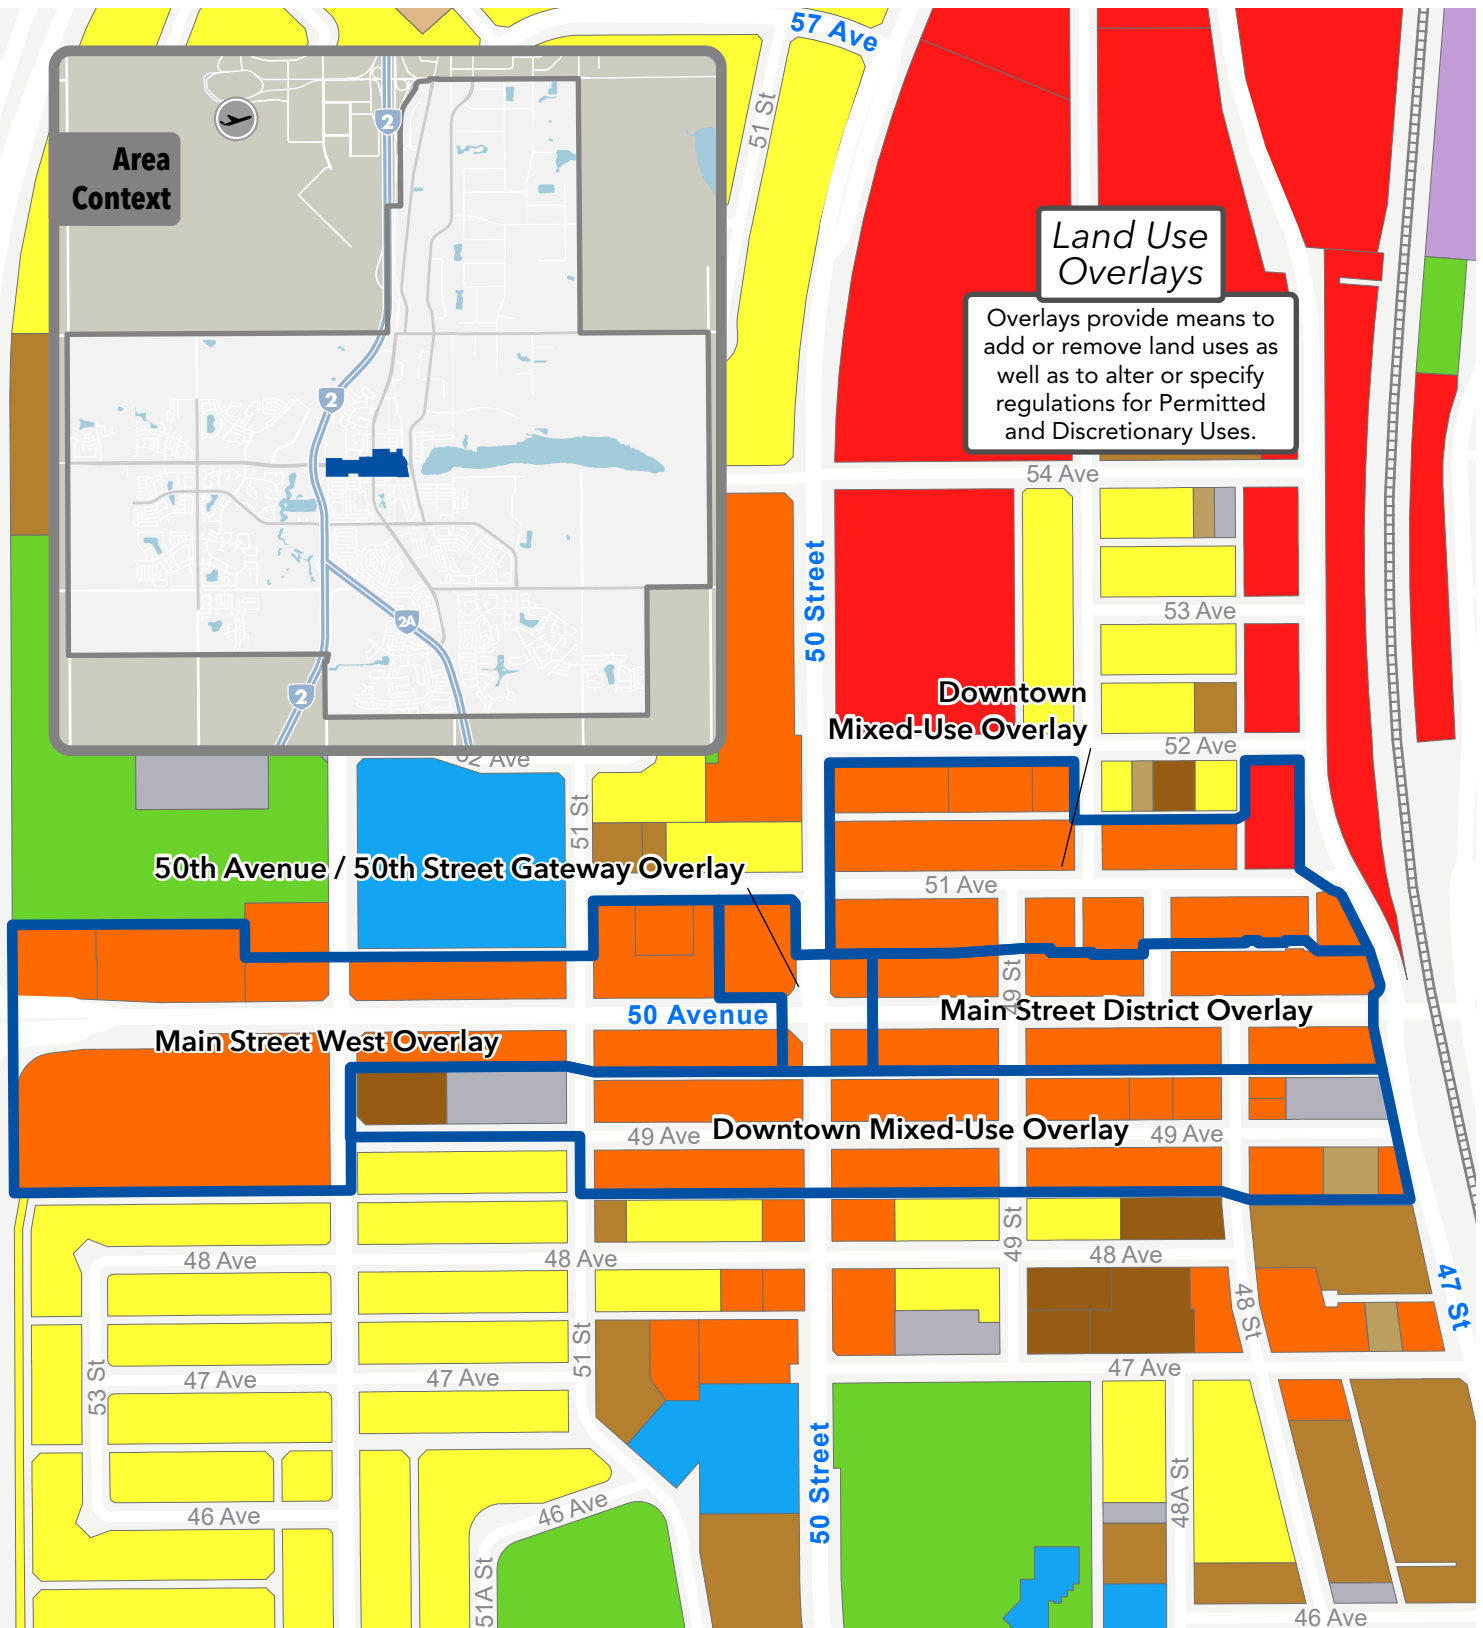

# DOWNTOWN OVERLAYS

Leduc, Alberta

As Per  
Bylaw 809-2013

**Land Use Overlays**

Overlays provide means to add or remove land uses as well as to alter or specify regulations for Permitted and Discretionary Uses.

	RSD - Residential Standard District		CBD - Central Business District		US - Urban Services
	RNL - Residential Narrow Lot		GC - General Commercial		GR - General Recreation
	RCD - Residential Compact Development		CBO - Commercial Business Orientated		ERD - Environmental Restricted Development
	RMH - Residential Manufactured Home		IBL - Business Light Industrial		UR - Urban Reserve
	MUR - Mixed-Use Residential		IL - Light Industrial		DC - Direct Control
	MUN - Mixed-Use Neighbourhood		IM - Medium Industrial		
	MUC - Mixed-Use Comprehensive		IS - Special Industrial		