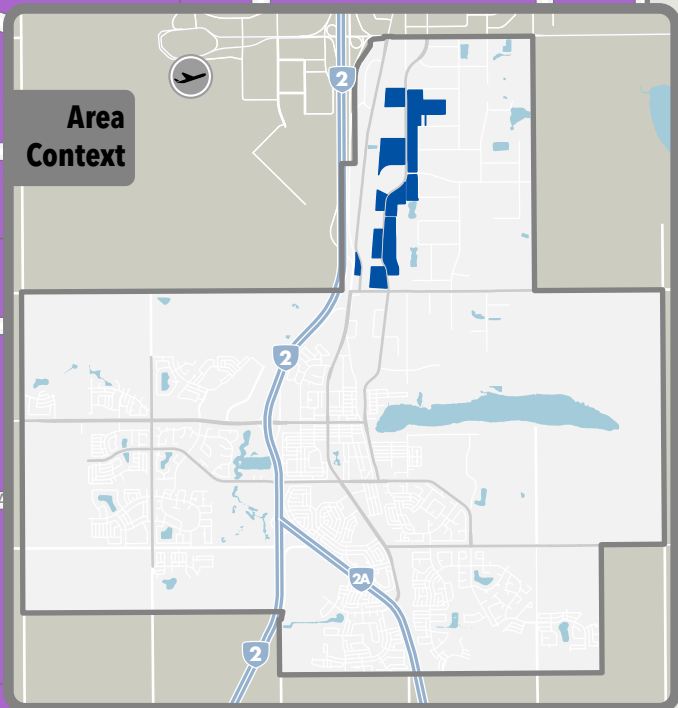

**Land Use Overlays**

Overlays provide means to add or remove land uses as well as to alter or specify regulations for Permitted and Discretionary Uses.

	RSD - Residential Standard District		CBD - Central Business District		US - Urban Services
	RNL - Residential Narrow Lot		GC - General Commercial		GR - General Recreation
	RCD - Residential Compact Development		CBO - Commercial Business Orientated		ERD - Environmental Restricted Development
	RMH - Residential Manufactured Home		IBL - Business Light Industrial		UR - Urban Reserve
	MUR - Mixed-Use Residential		IL - Light Industrial		DC - Direct Control
	MUN - Mixed-Use Neighbourhood		IM - Medium Industrial		
	MUC - Mixed-Use Comprehensive		IS - Special Industrial		