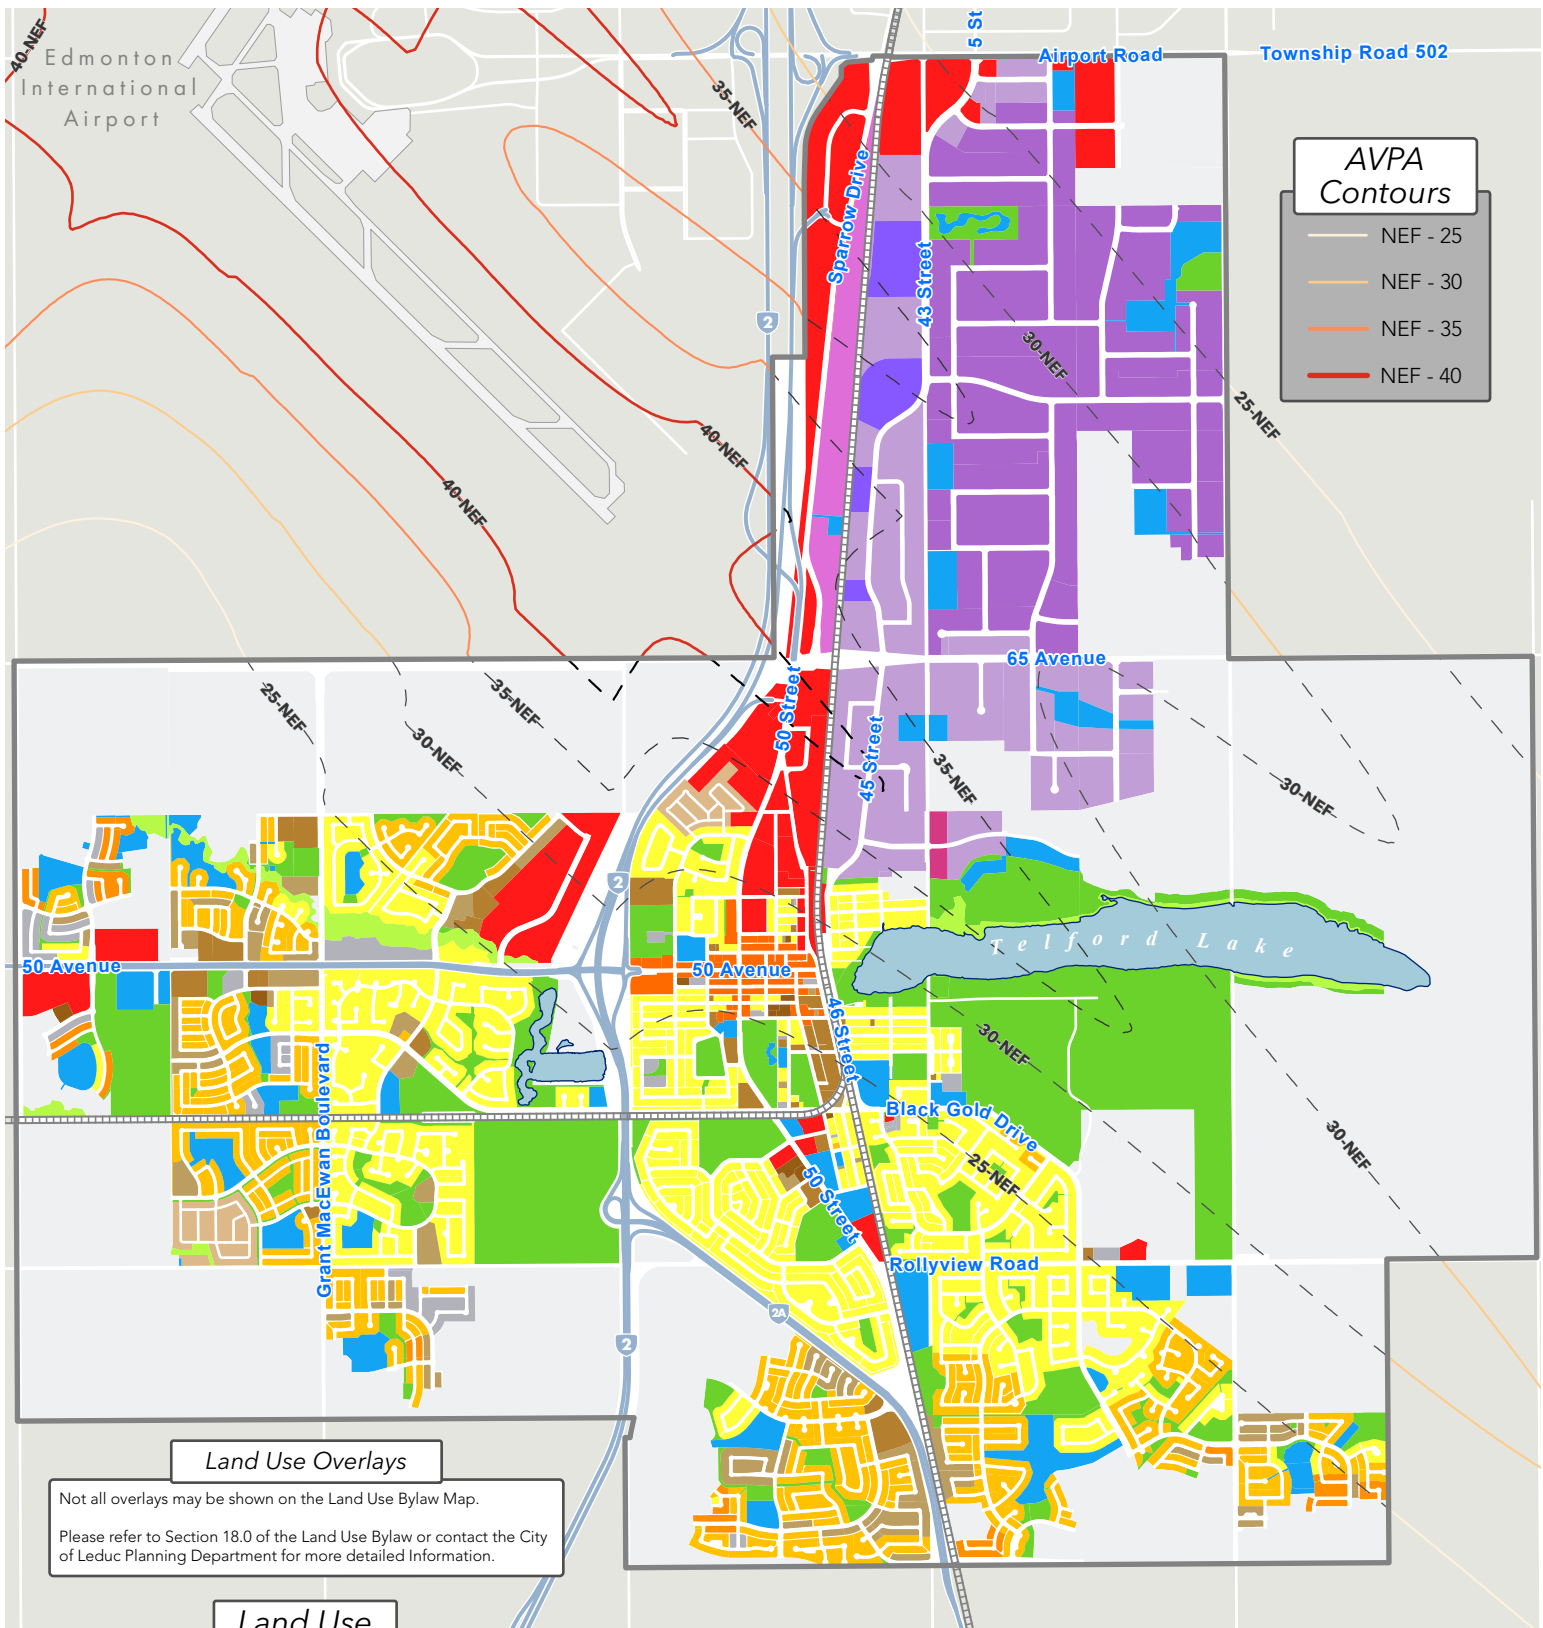

LAND USE ZONING

Leduc, Alberta

As Per Bylaw 809-2013

Land Use Overlays

Not all overlays may be shown on the Land Use Bylaw Map.
Please refer to Section 18.0 of the Land Use Bylaw or contact the City of Leduc Planning Department for more detailed information.

Land Use

	RSD - Residential Standard District		CBD - Central Business District		US - Urban Services
	RNL - Residential Narrow Lot		GC - General Commercial		GR - General Recreation
	RCD - Residential Compact Development		CBO - Commercial Business Orientated		ERD - Environmental Restricted Development
	RMH - Residential Manufactured Home		IBL - Business Light Industrial		UR - Urban Reserve
	MUR - Mixed-Use Residential		IL - Light Industrial		DC - Direct Control
	MUN - Mixed-Use Neighbourhood		IM - Medium Industrial		
	MUC - Mixed-Use Comprehensive		IS - Special Industrial		