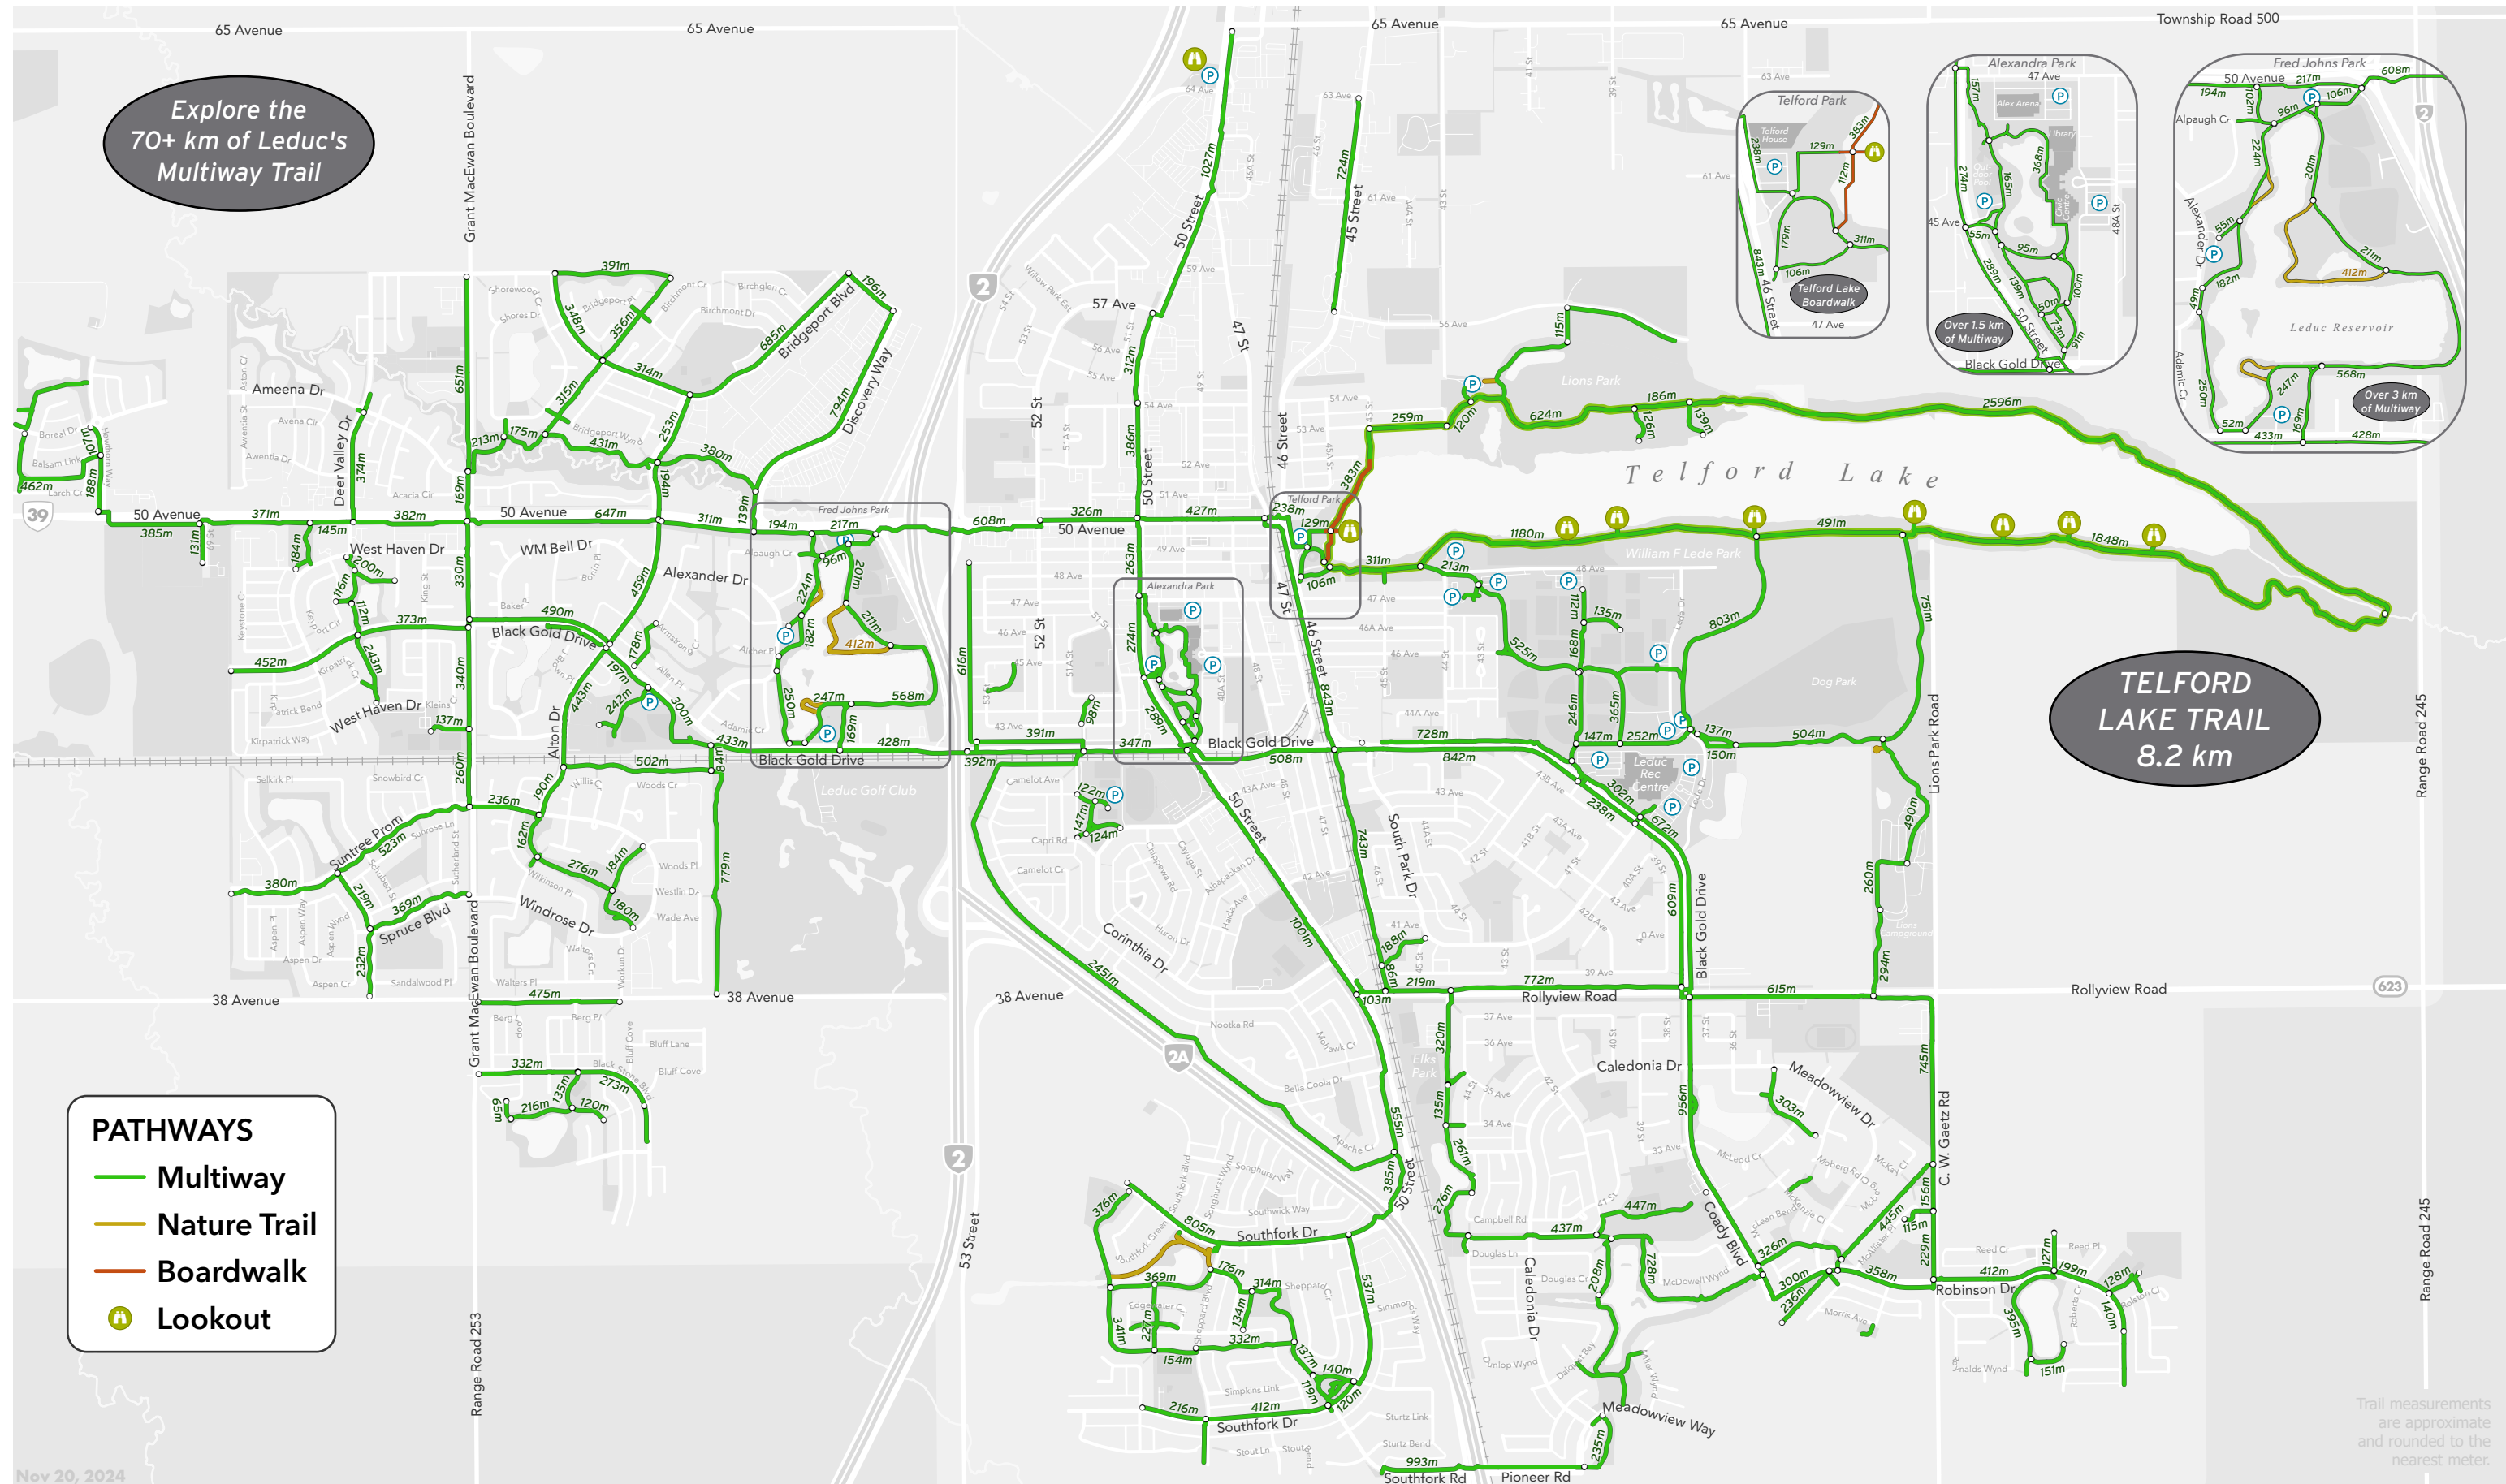

Explore the 70+ km of Leduc's Multiway Trail

TELFORD LAKE TRAIL
8.2 km

PATHWAYS

- Multiway
- Nature Trail
- Boardwalk
- Lookout

Trail measurements are approximate and rounded to the nearest meter.